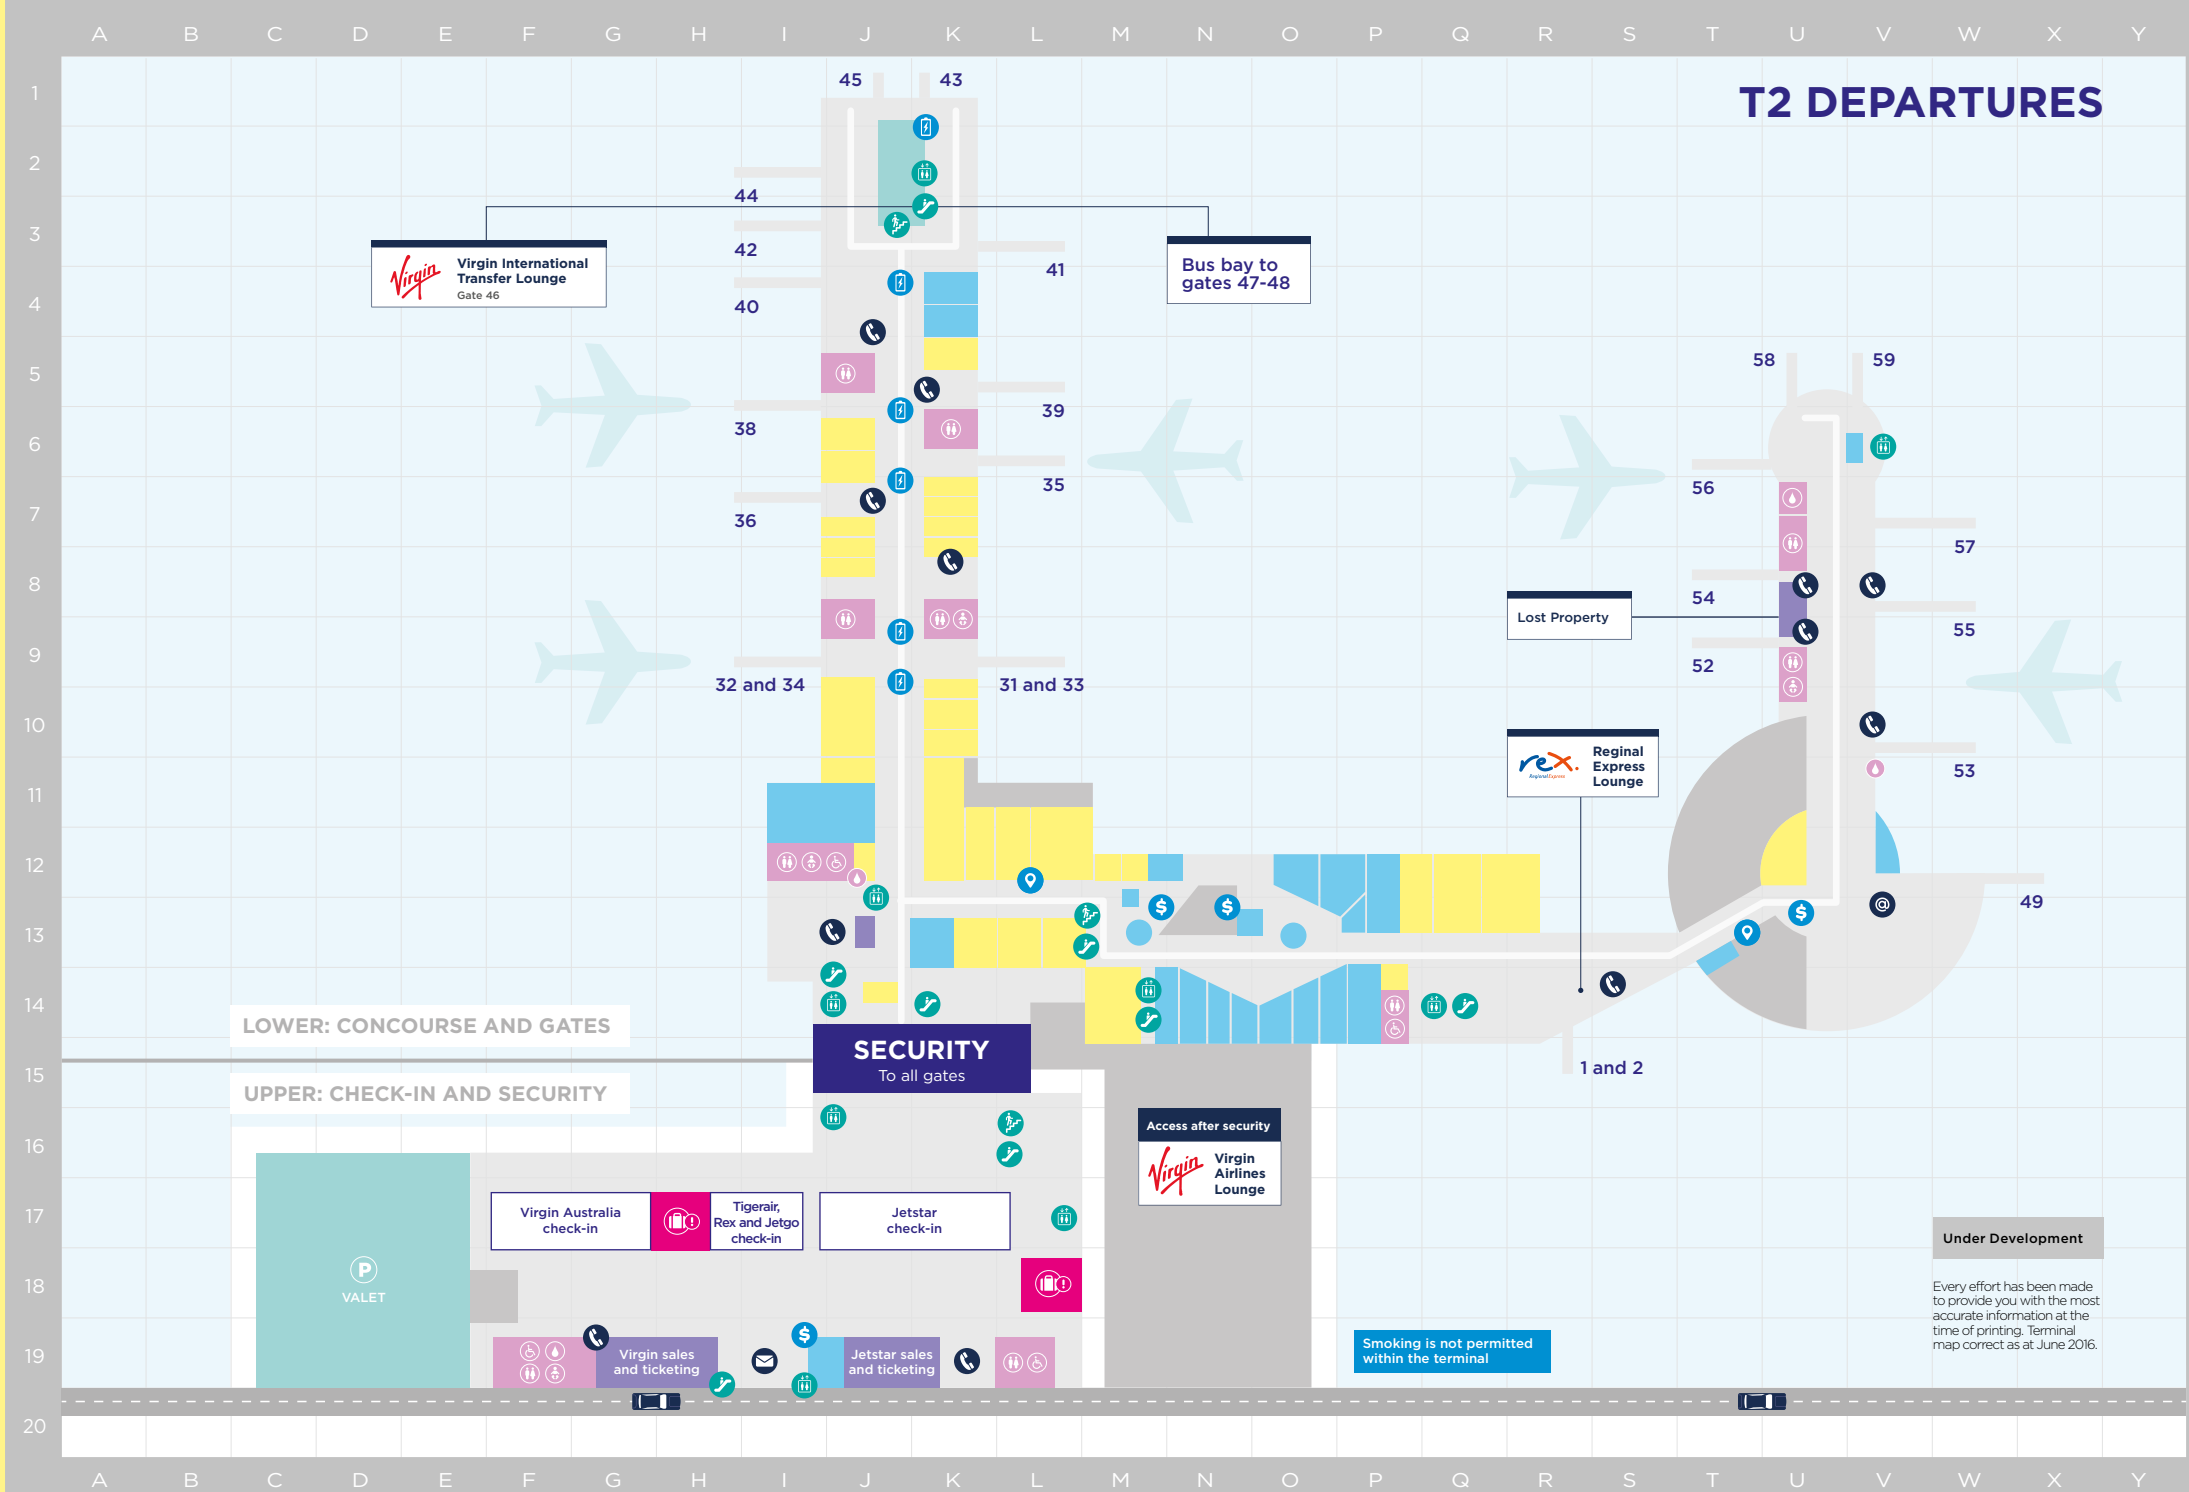

EAT

LOWER - CONCOURSE & GATES

Bistro 2020	O 12
Brasserie Bread	O 13
Chur Burger	O 14
Coopers Alehouse	K 4
Hokka Hokka	N 14
Hudsons Coffee	K 4
Krispy Kreme	T 13
Mad Mex	N 14
McDonald's/McCafé	P 14
MoVida	K 13
Pie Face	O 13
Quikshots Coffee	P 12
Red Rooster	O 14
Rockin' Rolls Sushi	N 12
Roll'd	N 14
Sahara Grill	O 14
SumoSalad Green Label	M 14
Tap House	I 11
Toby's Estate	P 12
Tuk Chop	K 5
Veloce Espresso	V 12
Veloce Coffee Cart	V 6

SHOP

LOWER: CONCOURSE & GATES

Amcal Pharmacy	K 10
AMUSE Beauty Studio	K 13
Australian Way	Q 12
Bath & Body Works	K 7
Bijoux Collection	P 13
Bijoux Collection	J 10
Blooming Trails	J 14
Blue Illusion	J 11
Carry On	Q 13
Country Road	L 12
David Lawrence	K 9
Desigual	K 8
Edge	K 13
French Connection	L 12
Guardian Pharmacy	Q 13
Kaboom	M 14
Lorna Jane Active Living Room	K 8
Marc's	J 8
Metalicus	K 7
Mimco	L 12
NewsLink	J 10
NewsLink	K 4
Oxford	J 6
Perfect Potion	J 8
Relay	Q 13
Relay	U 12
Rip Curl	P 13
Seed Kids	J 12
Sportscraft	K 10
Sunglass Hut	M 12
Surf Dive 'n' Ski	J 8
Tech2Go	K 14
Victoria's Secret	L 12
Wine Selectors	M 13
Witchery	K 12

T2 DEPARTURES

TOILETS

Accessible Toilets	
Drinking Water	
Male and Female	
Parents Room	
Shower	

SERVICES

ATM	
Digital Directory	
Information	
Mobile Charging Point	

TIME FROM SECURITY TO GATES

Gates 31-48	5 min
Gates 1-2, 49-59	6 min

Enjoy free Wi-Fi throughout the terminal